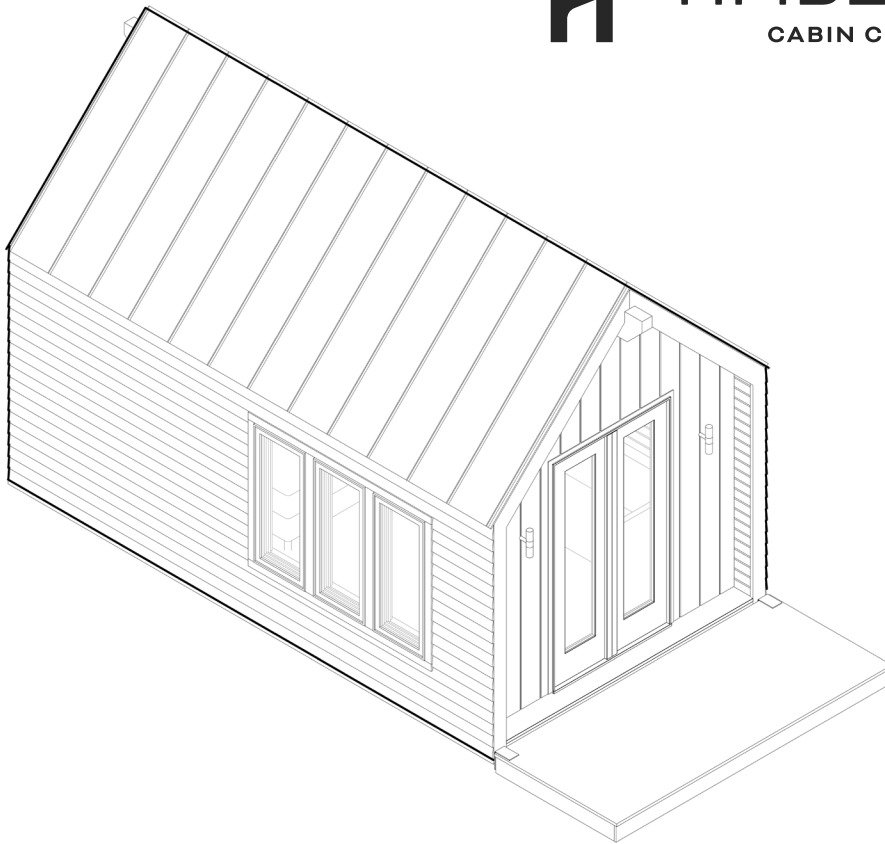

# SUMMIT

---

## Summit Cabin

This spacious, Scandinavian-inspired retreat boasts a dramatic yet welcoming cathedral ceiling. Find plenty of space throughout for storage and accessories that will make Summit your sanctuary.

9' x 16' floor plan

LED lighting inside and outside

Andersen windows and doors

Closed-cell insulation

Solid tongue and groove interior

Engineered hardwood flooring

 [View Interior](#)

Starting at \$24,000