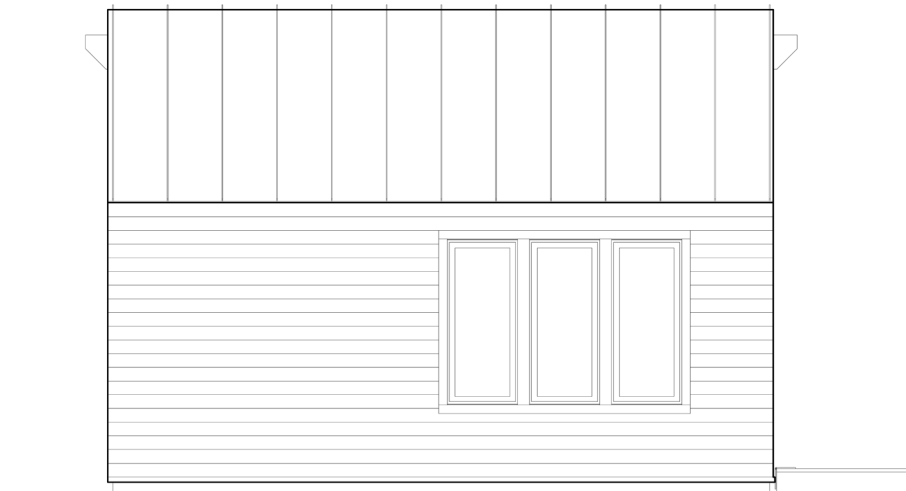

Summit Cabin

Starting at $24,000

716 480 4249 timberhut.com