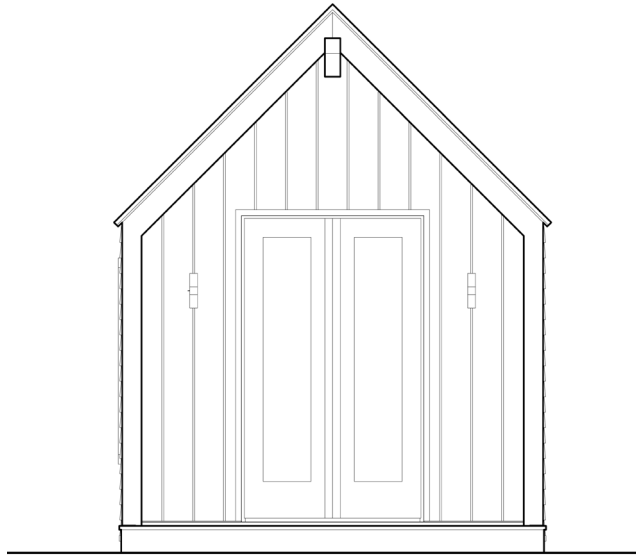

## Summit Cabin

This spacious, Scandinavian-inspired retreat boasts a dramatic yet welcoming cathedral ceiling. Find plenty of space throughout for storage and accessories that will make Summit your sanctuary.

9' x 16' floor plan

LED lighting inside and outside

Andersen windows and doors

Closed-cell insulation

Solid tongue and groove interior

Engineered hardwood flooring

 [View Interior](#)

Starting at \$24,000

716 480 4249 [timberhut.com](http://timberhut.com)

---

**Summit Cabin**

Starting at \$24,000

716 480 4249 [timberhut.com](http://timberhut.com)

---

**Summit Cabin**

Starting at \$24,000