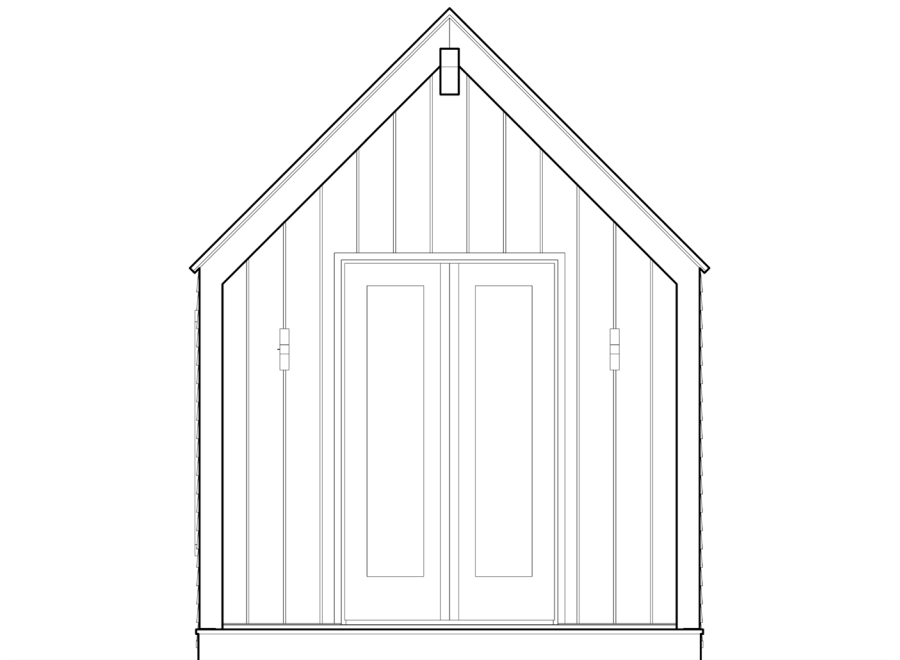

## Summit Cabin

This spacious, Scandinavian-inspired retreat boasts a dramatic yet welcoming cathedral ceiling. Find plenty of space throughout for storage and accessories that will make Summit your sanctuary.

9' x 16' floor plan

LED lighting inside and outside

Andersen windows and doors

Closed-cell insulation

Solid tongue and groove interior

Engineered hardwood flooring

 [View Interior](#)

Starting at \$24,000