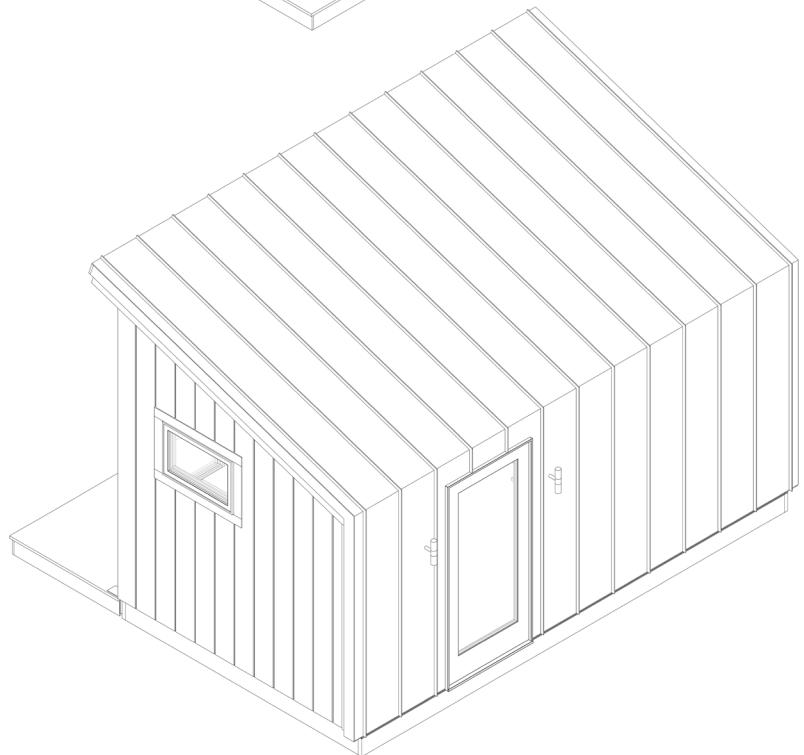

VISTA

Vista Cabin

A room with a view, this cabin features nearly 150 square feet of glass on the front wall. Bring the outside in and immerse yourself in nature with this open and airy design.

9' x 16' floor plan

LED lighting inside and outside

Andersen windows and doors

Closed-cell insulation

Solid tongue and groove interior

Engineered hardwood flooring

Starting at \$25,000

716 480 4249 timberhut.com

Vista Cabin