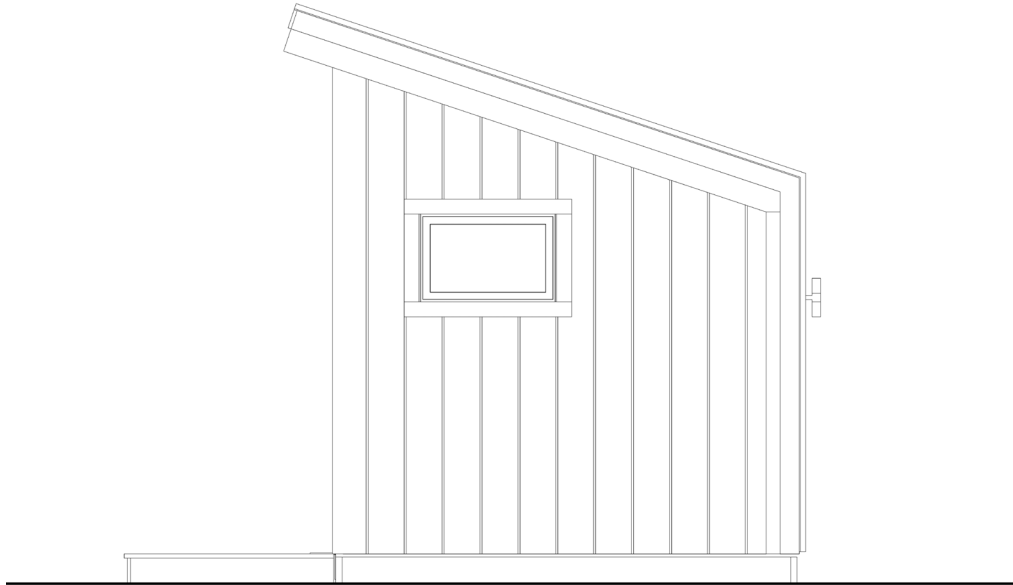

VISTA

Vista Cabin

A room with a view, this cabin features nearly 150 square feet of glass on the front wall. Bring the outside in and immerse yourself in nature with this open and airy design.

9' x 16' floor plan

LED lighting inside and outside

Andersen windows and doors

Closed-cell insulation

Solid tongue and groove interior

Engineered hardwood flooring

Starting at \$25,000

716 480 4249 timberhut.com

Vista Cabin