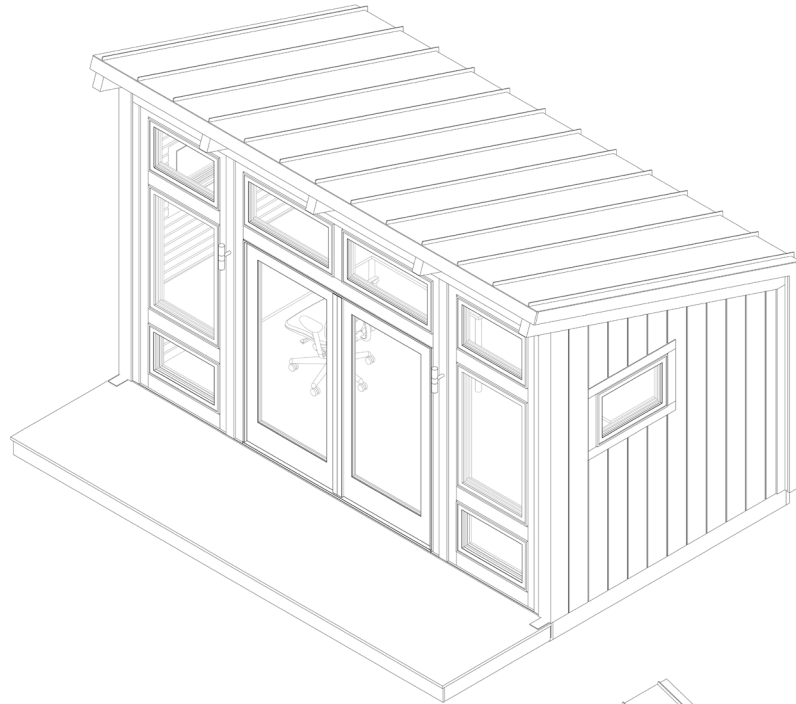

VISTA

Vista Cabin

A room with a view, this cabin features nearly 150 square feet of glass on the front wall. Bring the outside in and immerse yourself in nature with this open and airy design.

9' x 16' floor plan

LED lighting inside and outside

Andersen windows and doors

Closed-cell insulation

Solid tongue and groove interior

Engineered hardwood flooring

Starting at \$25,000

716 480 4249 timberhut.com

Vista Cabin