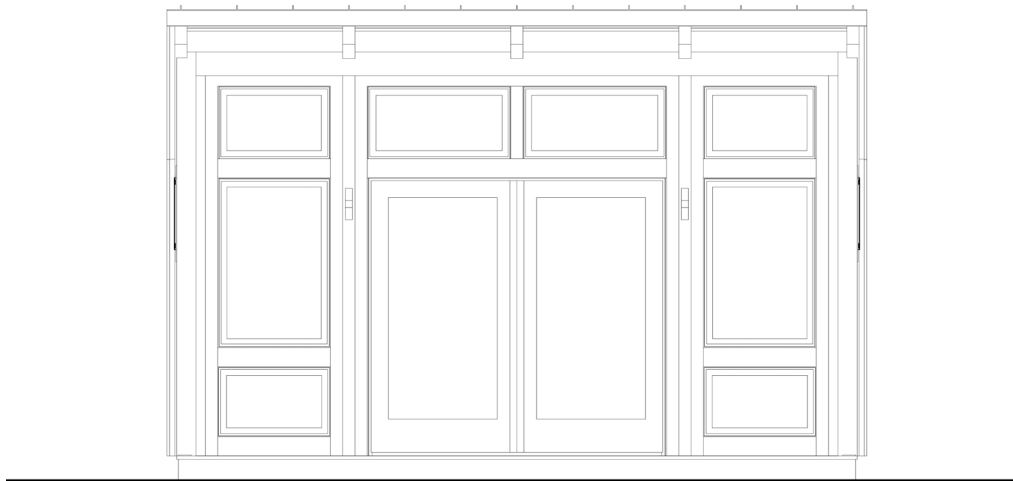

VISTA

Vista Cabin

A room with a view, this cabin features nearly 150 square feet of glass on the front wall. Bring the outside in and immerse yourself in nature with this open and airy design.

9' x 16' floor plan

LED lighting inside and outside

Andersen windows and doors

Closed-cell insulation

Solid tongue and groove interior

Engineered hardwood flooring

Starting at \$25,000

716 480 4249 timberhut.com

Vista Cabin